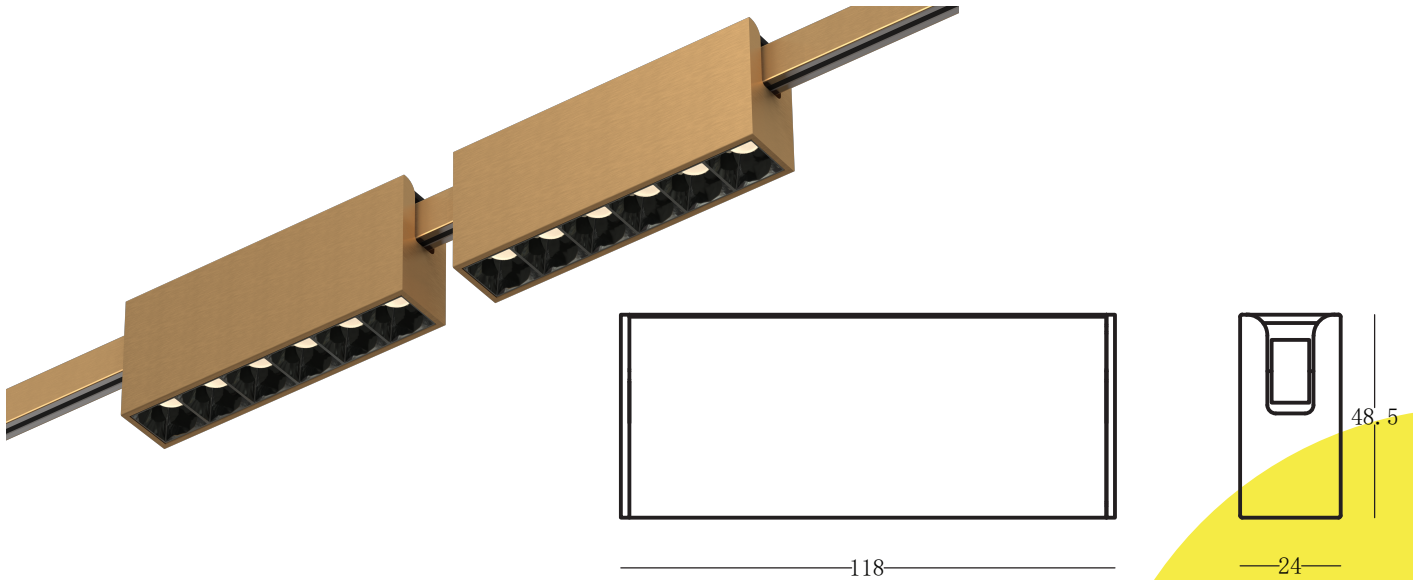

PEARL MAGNETIC TRACK LIGHT

PL-M49-6W

SPECIFICATIONS

Product Code	PL-M49-6W
Color Temperature	3000/4000k
Power	6W
Input Voltage	24V
Finishing Color	Sandy Black / Glossy Gold
Beam Angle	24°
Installation	Magnetic Track Mounted
CRI	80/90
Product Size	L118MM*W24mm * H48.5mm
Certification	CE/CCC
IP Rating	IP20
Warranty	3 years